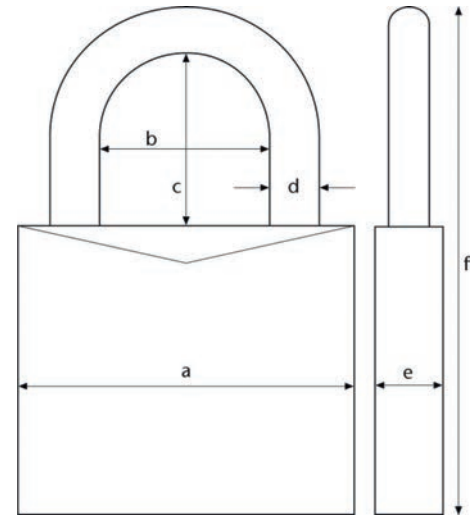

Product Name:

65mm HEAVY DUTY 5-DIGIT COMBINATION PADLOCK

Product Code:

SE01015

Pack Quantity:

1

Key Features

- Solid zinc-die cast body
- Shackle made from hardened steel
- Double bolted shackle
- Individually resettable 5-digit code

Specification

- Level: 8
- Code wheels: 5
- Locking: Resettable digit code
- Locking type: Number combination
- Depth e: 26 mm
- Height f: 116 mm
- Horizontal clearance b: 31 mm
- Shackle Diameter d: 10mm
- Vertical clearance c: 40 mm
- Width a: 63 mm
- Weight: 434 g