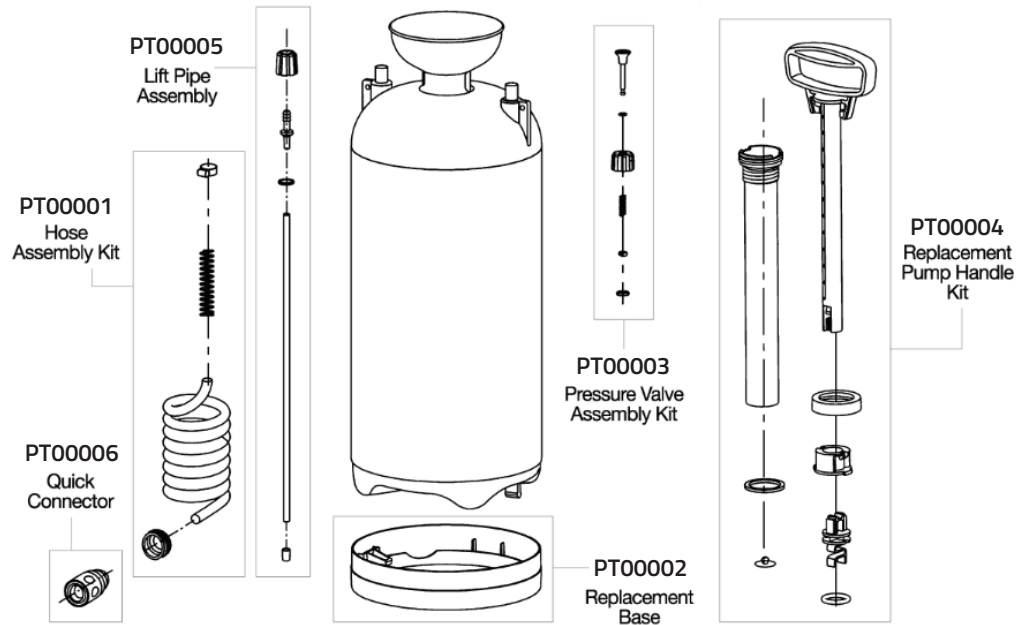

Product Name:

Product Code:

STANDARD PRESSURE WATER BOTTLE PARTS LIST

SE00100

Code Name

PT00001	HOSE ASS FOR CID PRESSURE WATER BOTTLE
PT00002	BASE FOR CID PRESSURE WATER BOTTLE
PT00003	PRESSURE VALVE ASS FOR CID PRESSURE WATER BOTTLE
PT00004	PUMP HANDLE ASS FOR CID PRESSURE WATER BOTTLE
PT00005	LIFT PIPE ASS FOR CID PRESSURE WATER BOTTLE
PT00006	QUICK RELEASE CONNECTOR FOR CID PRESSURE WATER BOTTLE