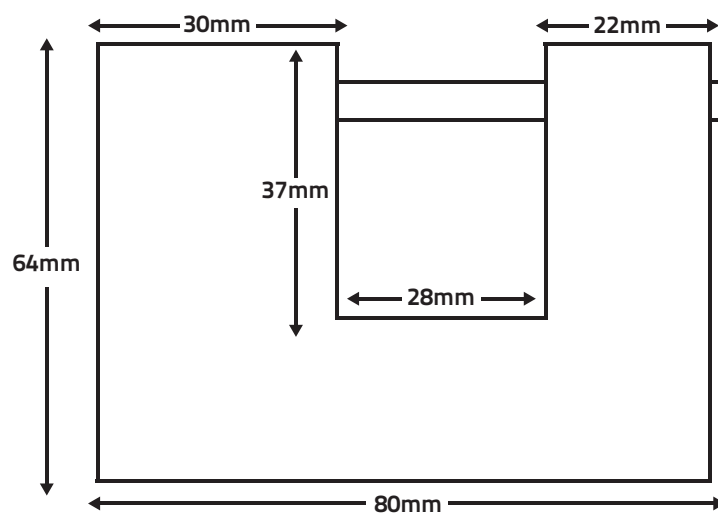

Product Name:

80MM CLOSED SHUTTER PREMIUM PADLOCK

Product Code:

HT01450

Pack Quantity:

1

Key Features

- Key on pin side
- 80mm
- High Quality Steel
- Ideal for site cabins and securing plant and tools
- Heavy duty padlock
- Utility contractors favourite